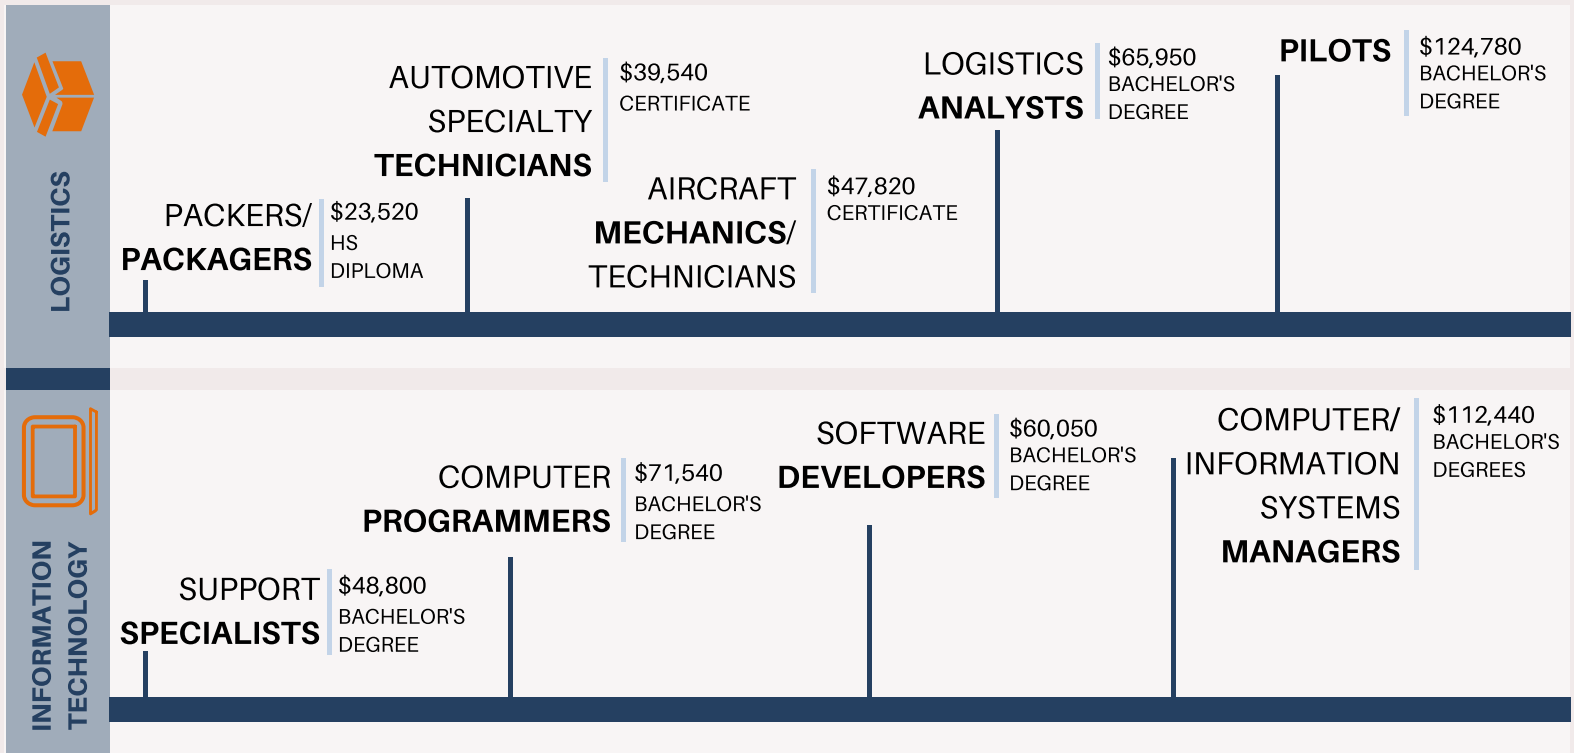

career pipelines

Delaware County, Indiana

Career pipelines by top local industry sectors

SOURCE: Next Level Jobs Indiana, INDemand Jobs, Hoosiers by the Numbers

career pipelines

Delaware County, Indiana

- TOP 10 EMPLOYERS IN DELAWARE COUNTY**
1. Ball State University
 2. IU Health Ball Memorial Hospital
 3. Youth Opportunity Center
 4. Meijer
 5. Prestige Portraits
 6. Walmart Supercenter
 7. Diy Group Inc
 8. Keihin Aircon North America
 9. Maxon Corp
 10. Mursix Corp

- EAST CENTRAL INDIANA EGR 6 TOP 10 INDUSTRIES**
1. Manufacturing
 2. Health care and social assistance
 3. Retail trade
 4. Educational services
 5. Accommodation and food services
 6. Administrative and waste services
 7. Finance and insurance
 8. Wholesale trade
 9. Construction
 10. Transportation and warehousing

- SKILLS SOUGHT BY REGION EMPLOYERS**
1. Communication skills
 2. Customer service
 3. Physical Abilities
 4. Teamwork/Collaboration
 5. Scheduling
 6. Sales
 7. Organization skills
 8. Problem solving
 9. Building effective relationships
 10. Computer literacy

Career pipelines by top local industry sectors