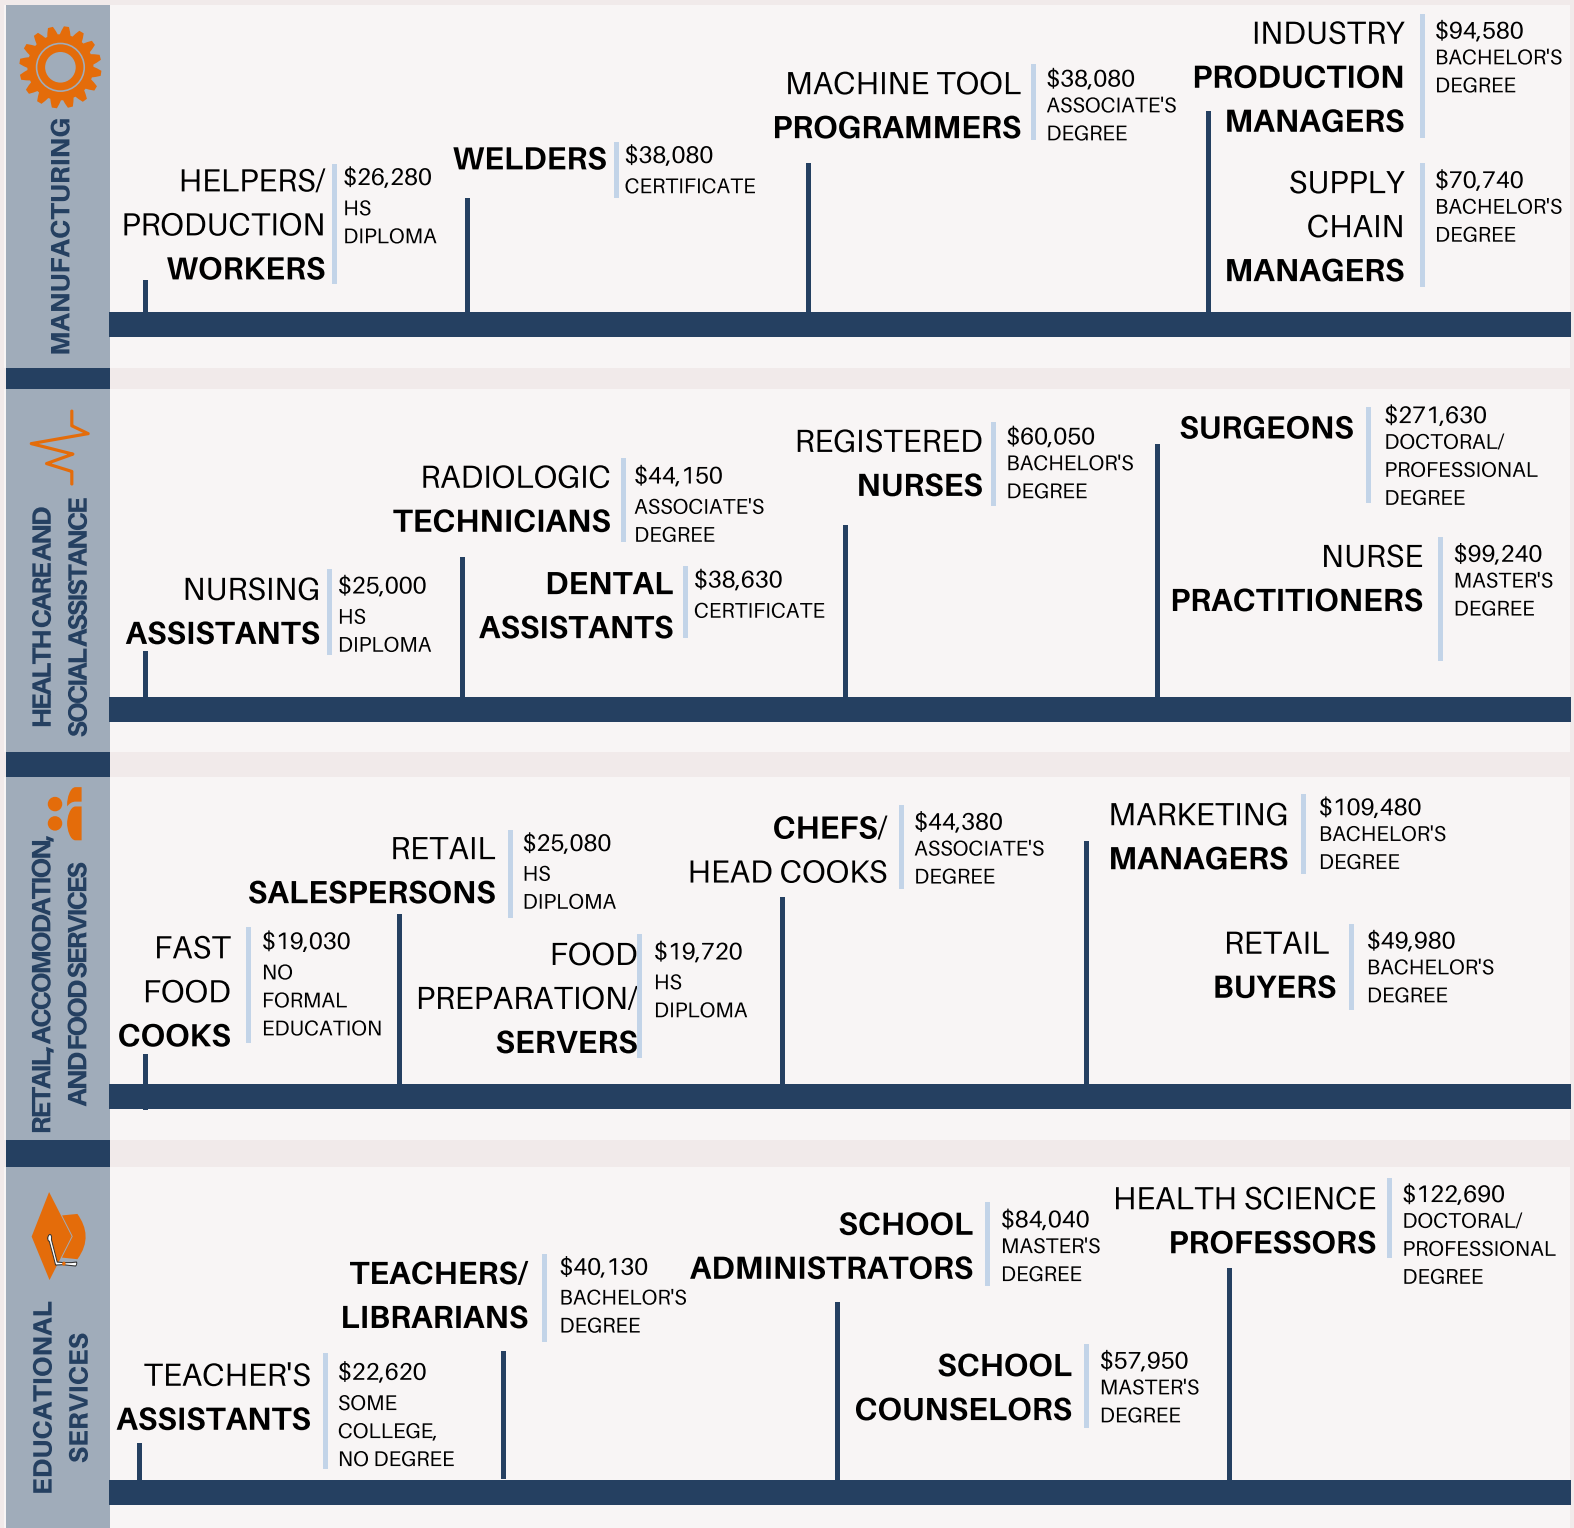

career pipelines

Delaware County, Indiana

Career pipelines by top local industry sectors

SOURCE: Next Level Jobs Indiana, INDemand Jobs, Hoosiers by the Numbers

career pipelines

Delaware County, Indiana

- TOP 10 EMPLOYERS IN DELAWARE COUNTY**
1. Ball State University
 2. IU Health Ball Memorial Hospital
 3. Youth Opportunity Center
 4. Meijer
 5. Prestige Portraits
 6. Walmart Supercenter
 7. Diy Group Inc
 8. Keihin Aircon North America
 9. Maxon Corp
 10. Mursix Corp

- EAST CENTRAL INDIANA EGR 6 TOP 10 INDUSTRIES**
1. Manufacturing
 2. Health care and social assistance
 3. Retail trade
 4. Educational services
 5. Accommodation and food services
 6. Administrative and waste services
 7. Finance and insurance
 8. Wholesale trade
 9. Construction
 10. Transportation and warehousing

- SKILLS SOUGHT BY REGION EMPLOYERS**
1. Communication skills
 2. Customer service
 3. Physical Abilities
 4. Teamwork/Collaboration
 5. Scheduling
 6. Sales
 7. Organization skills
 8. Problem solving
 9. Building effective relationships
 10. Computer literacy

Career pipelines by top local industry sectors